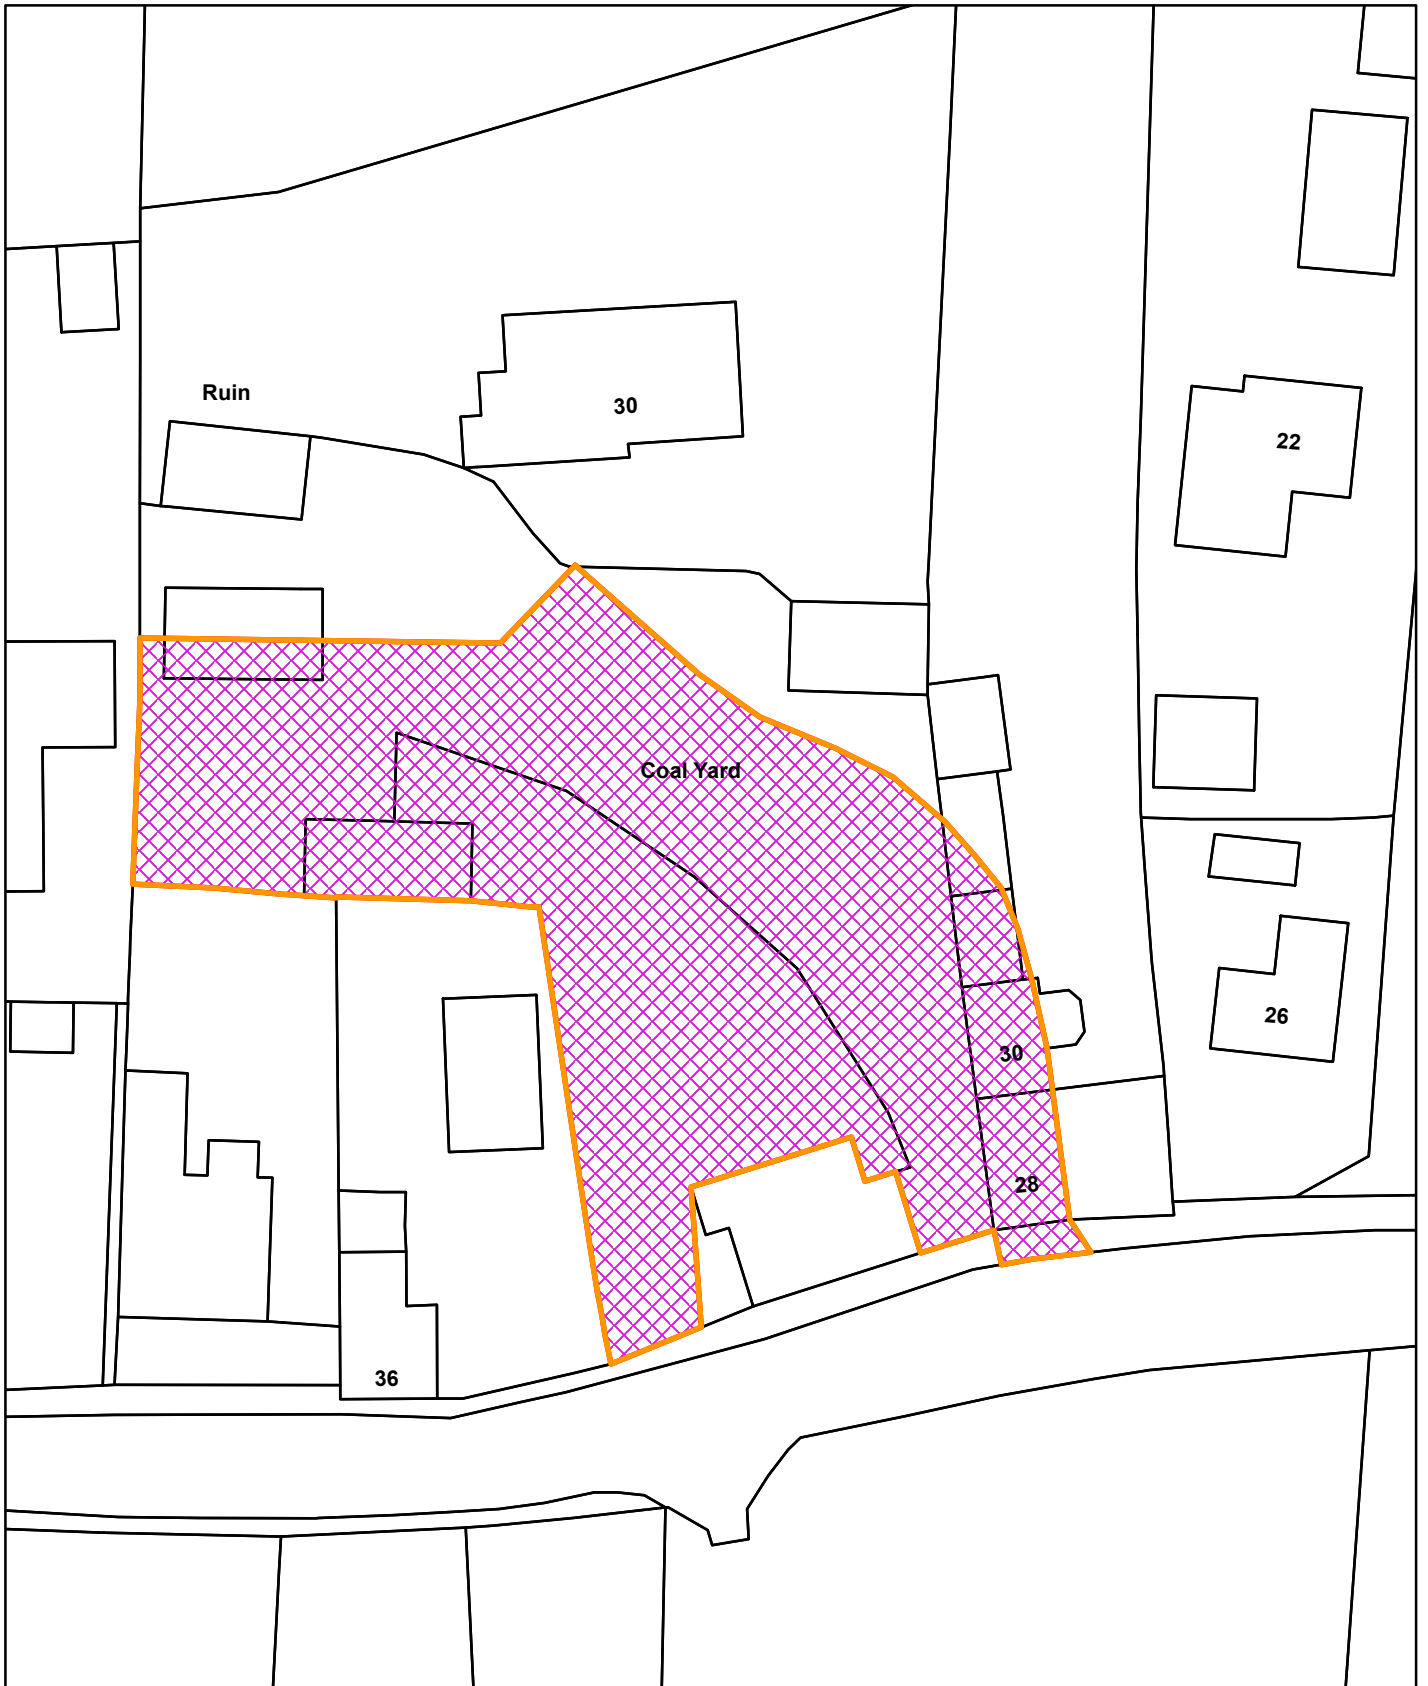

22/02127/F

Former Coal Yard and Dwellings at 28 and 30 Lond Lane, Feltwell, Thetford, IP26 4BJ

© Crown copyright and database rights 2022  
Ordnance Survey 100024314

23/02/2023